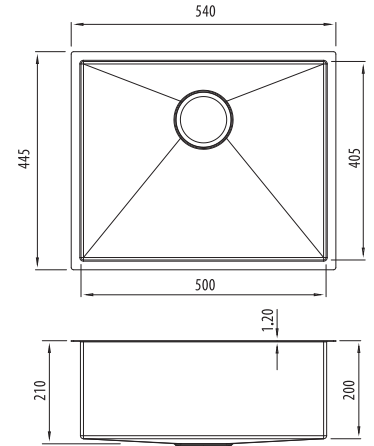

Spectra

SB50GM

Single Bowl Gunmetal Sink

All dimensions in mm

Specifications /

Sink size	540W x 445H mm
Bowl size	Large Bowl 500W x 405H x 200D / 40L
Construction	Fabricated with 5mm radius corners, Softtone® and soundproofing
Material	304 grade, 18/10 coloured stainless steel (1.2 mm thick)
Installation	Topmount, undermount or flushmount
Fixings	Topmount clips supplied only
Min cabinet size	600 mm
Tap holes	N/A
Waste fittings	1 x 90 mm coloured basket waste included
Overflow	Not available
Carton size	640 x 540 x 330 mm
Weight	16 kg
Warranty	Lifetime manufacturer's warranty (refer to oliveri.com.au)
Maintenance and care instructions	All surfaces should be cleaned with mild liquid detergent or soap and water. To maintain the shine on your Oliveri stainless steel sink, we recommended the use of any of the easy to obtain, non-abrasive stainless steel cleaners or metal polishes.