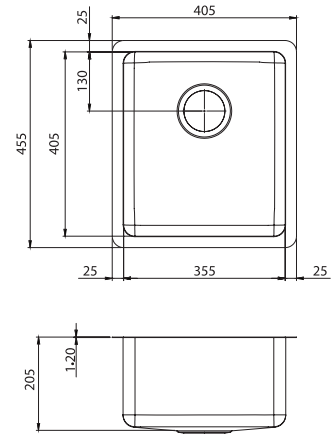

## SN30TU

Sonetto Standard Bowl Universal Sink

All dimensions in mm

### Specifications /

<b>Sink size</b>	405W x 455H mm
<b>Bowl size</b>	3/4 Bowl 355W x 405H x 205D / 30L
<b>Construction</b>	Fabricated with 25 mm radius corners, Softtone® and soundproofing.
<b>Material</b>	304 grade, 18/10 brushed stainless steel (1.2 mm thick)
<b>Installation</b>	Topmount or undermount
<b>Fixings</b>	Installation clips supplied
<b>Min cabinet size</b>	500 mm
<b>Tap holes</b>	N/A
<b>Waste fittings</b>	1 x 90 mm basket waste included
<b>Overflow</b>	Not available
<b>Carton size</b>	520 x 470 x 250 mm
<b>Weight</b>	5 kg
<b>Warranty</b>	Lifetime manufacturer's warranty (refer to <a href="http://oliveri.com.au">oliveri.com.au</a> )
<b>Maintenance and care instructions</b>	All surfaces should be cleaned with mild liquid detergent or soap and water. To maintain the shine on your Oliveri stainless steel sink, we recommended the use of any of the easy to obtain, non-abrasive stainless steel cleaners or metal polishes.