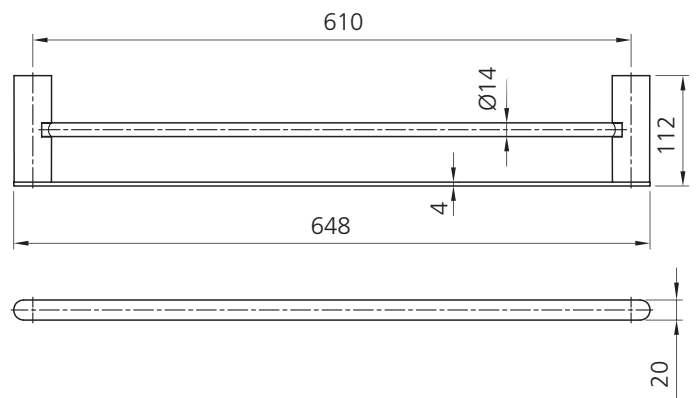

Madrid

MA824EC3MB

Matte Black Double Towel Rail 650mm

Specifications /

Materials	Zinc alloy / stainless steel
Finish	Matte black (powder coated)
Mounting method	Wall mounting, four point fixing
Parts list	Towel rail, fixing set
Warranty	7 years parts, 5 years finish, 1 year labour (see Oliveri website for full details)
Maintenance and care instructions	All surfaces should be cleaned with mild liquid detergent or soap and water. Do not use cream cleaners or citrus based cleaning products, as they are abrasive. Use of unsuitable cleaning agents may damage the surface. Any damage caused in this way will not be covered by warranty.