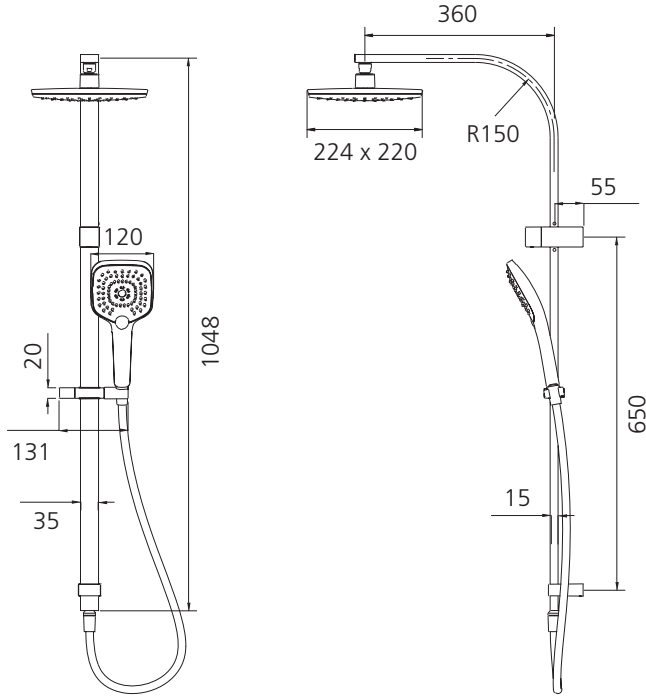

Monaco

MO36342MB

Matte Black Dual Shower Set

All dimensions in mm

Specifications /

WELs rating	3 Stars, 9 L per minute
Temperature rating (min / max)	1°C - 65°C
Pressure rating (min / max)	150 kPa - 500 kPa
Finish	Matte black (powder coated)
Shower head functions	Three spray functions (hand shower)
Materials	Brass/ABS Plastic
Water supply	Mains
Connections	G 1/2 BSP
Mounting methods	Wall mounted
Product weight	3.45 kg
Parts List	Hand shower x 1, shower rose x 1, hose x 1, slider rail x 1
Warranty	15 years main body; 5 years finish; 5 years shower head, shower arm, plastic hand piece; 2 years hose, seals, o'rings; 1 year labour (see Oliveri website for full details)
Maintenance and care instructions	All surfaces should be cleaned with mild liquid detergent or soap and water. Do not use cream cleaners or citrus based cleaning products, as they are abrasive. Use of unsuitable cleaning agents may damage the surface. Any damage caused in this way will not be covered by warranty.