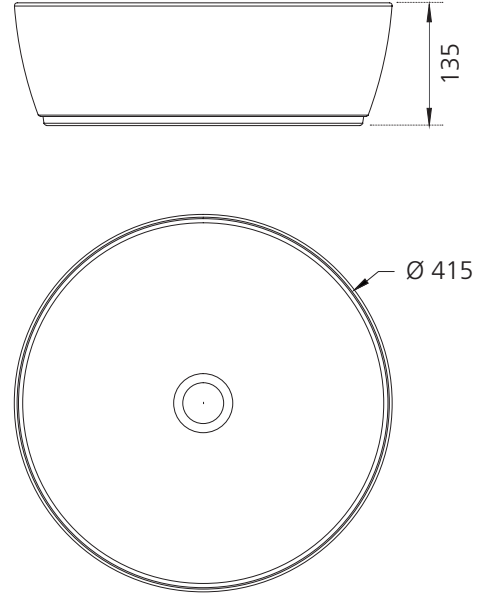

Naples

NA3771G

Grey Counter Top Circular Basin

All dimensions in mm

Specifications /

| | |
|--|--|
| Tap holes | N/A |
| Waste outlet | Pop up waste sold separately |
| Overflow | Not available |
| Colour | Grey |
| Basin/bowl size | 415 W x 415 H x 135 D mm |
| Bowl capacity | 9.3 L |
| Material | Vitreous china |
| Installation | Counter top |
| Weight | 8.0 kg |
| Warranty | 20 years replacement parts, 1 year labour (see Oliveri website for full details) |
| Maintenance and care instructions | All surfaces should be cleaned with mild liquid detergent or soap and water. Do not use cream cleaners or citrus based cleaning products, as they are abrasive. Use of unsuitable cleaning agents may damage the surface. Any damage caused in this way will not be covered by warranty. |