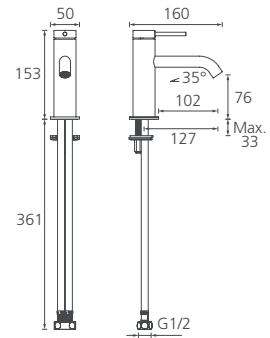

Bathroom Tapware

Venice
Brushed Nickel
Curved Basin Mixer
VE103504BN

WELS Rating
5 Star / 6L per min

Warranty 15 Years*

Also available in:
Chrome, Matte black, Gunmetal
and Classic gold