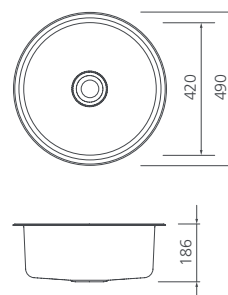

Solitaire
Round Bowl
Universal Sink
LR510

Lifetime Warranty*