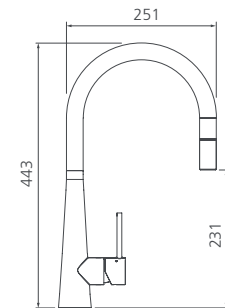

Essente
Goose Neck
Pull Out Mixer
SS2525

WELS Rating
4 Star / 7.5L per min

Warranty 10 Years*

Also available in:
Black, Gunmetal and Brushed gold