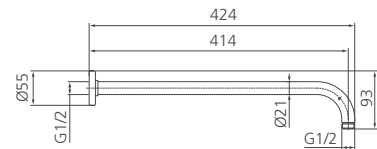

Rome
Brushed Nickel

Wall Mounted Shower Arm
RO15240BN

Warranty 5 Years*

Also available in:
Chrome and Matte black