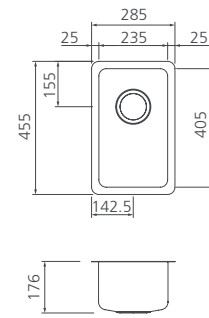

# Stainless steel sinks

**Sonetto**  
**Skinny Bowl**  
Undermount Sink  
SN1020U

Lifetime Warranty\*

**Sonetto**  
**Standard Bowl**  
Universal Sink  
SN30TU

Lifetime Warranty\*

**Sonetto**  
**Large Bowl**  
Undermount Sink  
SN1050U