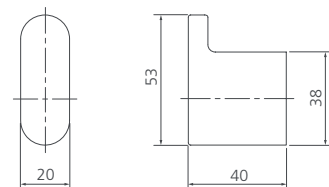

Madrid
Brushed Nickel
Robe Hook
MA854-07BN

Warranty 7 Years*

Also available in:
Chrome, Matte black, Gunmetal
and Classic gold