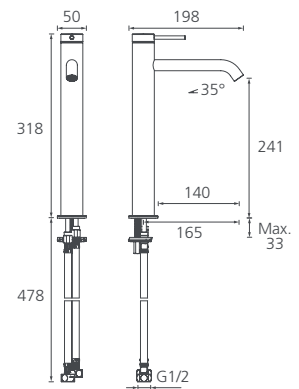

Venice
Brushed Nickel
Curved Tower Basin Mixer
VE104504BN

WELS Rating
5 Star / 6L per min

Warranty 15 Years*

Also available in:
Chrome, Matte black, Gunmetal
and Classic gold