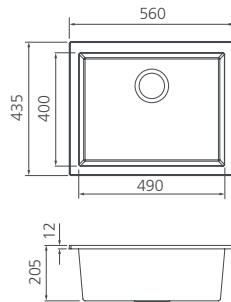

Lifetime Warranty*

Santorini
White Double Bowl
Undermount Sink
ST-WH1563U