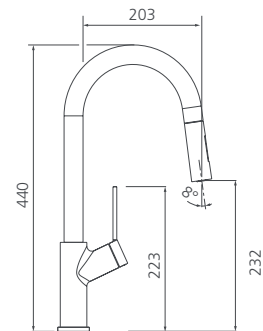

Vilo
Brushed Chrome
Pull Out Spray Mixer
VT0426B

WELS Rating
4 Star / 6.5L per min

Warranty 15 Years*

Also available in:
Chrome and Black granite