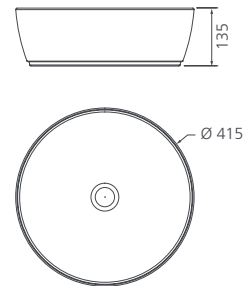

Naples Black Counter Top

Circular Basin
NA3771B

Warranty 20 Years*