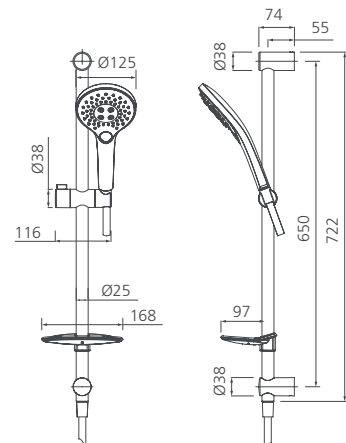

**Rome**  
**Brushed Nickel**  
 Hand Shower With Rail  
 RO147013BN

**WELS Rating**  
 3 Star / 9L per min

**Warranty** 15 Years\*

**Also available in:**  
 Chrome, Matte black, Gunmetal  
 and Classic gold