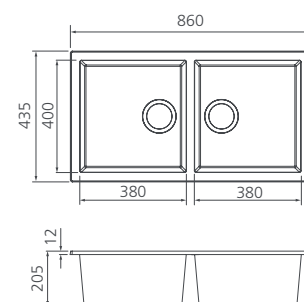

Lifetime Warranty*