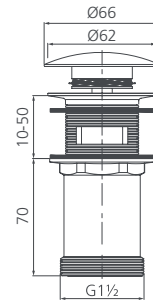

Wastes & Traps

Universal Brushed Nickel

Basin Pop-Up Plug

ACC706-D-BN

Warranty 1 Years*

Also available in:

Chrome, Matte black, Gunmetal
and Classic gold