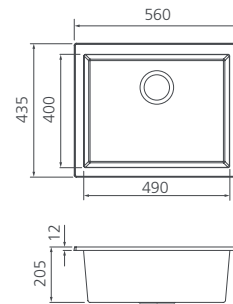

Lifetime Warranty*

Santorini
Black Grande Bowl
Undermount Sink
ST-BL1560U