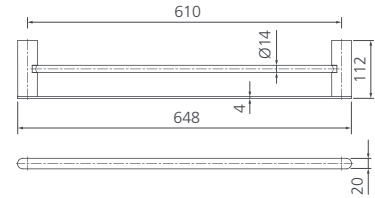

# Accessories

**Madrid**  
**Brushed Nickel**  
Double Towel Rail  
650mm  
MA824E07BN

**Warranty** 7 Years\*

**Also available in:**  
Chrome, Matte black, Gunmetal  
and Classic gold

**Madrid**  
**Brushed Nickel**  
Double Towel Rail  
800mm  
MA830B07BN