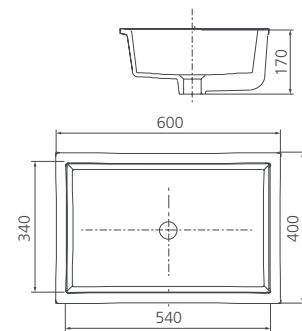

Warranty 20 Years*

Dublin
Wall Hung
Basin
DU7130D