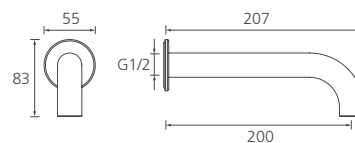

Venice
Brushed Nickel

Curved Wall Spout
VE105204BN

WELS Rating
5 Star / 6L per min

Warranty 15 Years*

Also available in:
Chrome, Matte black, Gunmetal
and Classic gold