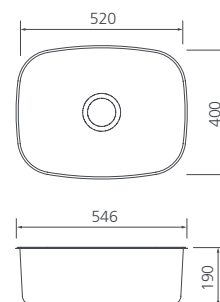

Endeavour
Large Bowl
Undermount Sink
EE50U

Lifetime Warranty*