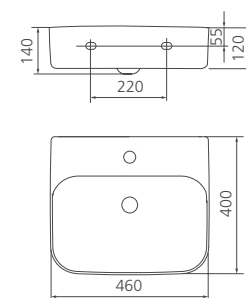

Warranty 20 Years*