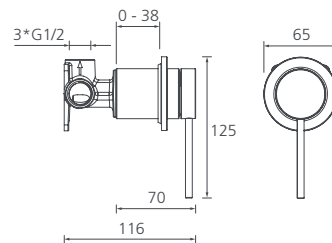

Venice
Brushed Nickel

Wall Mixer
VE111504BN

Warranty 15 Years*

Also available in:
Chrome, Matte black, Gunmetal
and Classic gold