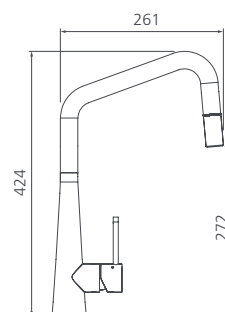

**Warranty** 10 Years\*

**Essente**  
**Square Goose Neck**  
Pull Out Mixer  
SS2575

**WELS Rating**  
4 Star / 7.5L per min

**Warranty** 10 Years\*

**Also available in:**  
Black, Gunmetal and Brushed gold