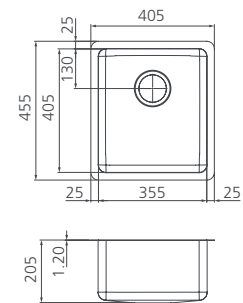

# Stainless steel sinks

**Sonetto**  
**Skinny Bowl**  
Undermount Sink  
SN1020U

Lifetime Warranty\*

**Sonetto**  
**Standard Bowl**  
Universal Sink  
SN30TU

Lifetime Warranty\*

**Sonetto**  
**Large Bowl**  
Undermount Sink  
SN1050U