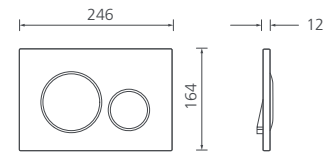

**Chrome Concealed
Cistern Flush Plate**
with Round Buttons
RDPPCR

Warranty 3 Years*