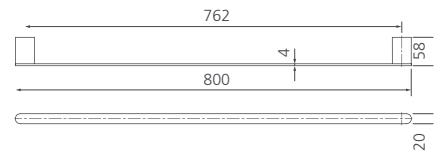

**Madrid**  
**Brushed Nickel**  
 Single Towel Rail  
 800mm  
 MA830A07BN

**Warranty** 7 Years\*

**Also available in:**  
 Chrome, Matte black, Gunmetal  
 and Classic gold

**Madrid**  
**Brushed Nickel**  
 Metal Shelf  
 420mm  
 MA891A07BN