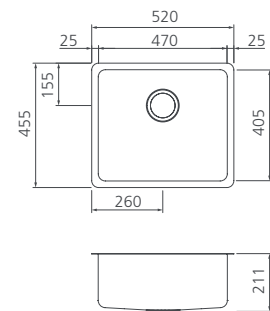

Sonetto
Large Bowl
Undermount Sink
SN1050U

Lifetime Warranty*