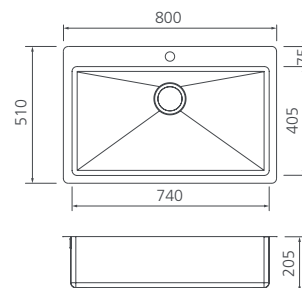

Oliveri's unique sink range

Apollo
Mega Bowl
Topmount Sink
AP1491

Lifetime Warranty*