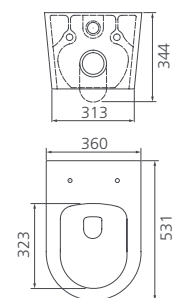

Oslo
Wall Hung
Toilet Suite
OS513-PSC

WELS Rating
4 Stars, 3.5L average flush

Warranty 20 Years*