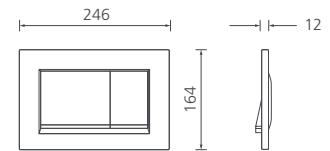

**Warranty** 20 Years\*

**Chrome Concealed  
Cistern Flush Plate**  
with Round Buttons  
RDPPCR

**Warranty** 3 Years\*

**Chrome Concealed  
Cistern Flush Plate**  
with Square Buttons  
SQPPCR

**Warranty** 3 Years\*