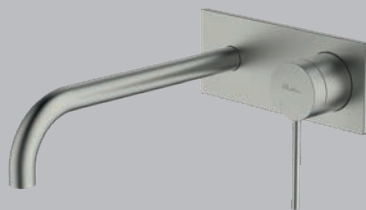

Venice
Brushed Nickel
Curved Wall Mixer Set
VE105504BN

WELS Rating
5 Star / 6L per min

Warranty 15 Years*

Also available in:
Chrome, Matte black, Gunmetal
and Classic gold