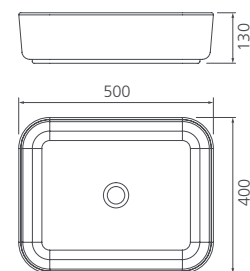

Naples Counter Top

Rectangular Basin
NA3711

Warranty 20 Years*