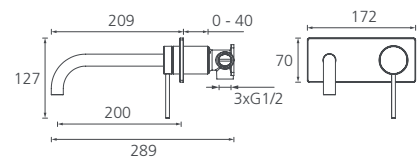

Venice
Brushed Nickel
Curved Wall Mixer Set
VE105504BN

WELS Rating
5 Star / 6L per min

Warranty 15 Years*

Also available in:
Chrome, Matte black, Gunmetal
and Classic gold