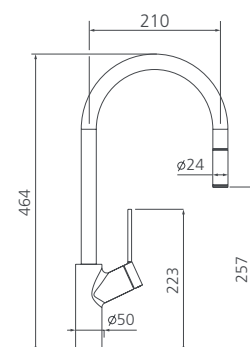

Vilo
Brushed Chrome
Pull Out Mixer
VT0398B

WELS Rating
4 Star / 6.5L per min

Warranty 15 Years*

Also available in:
Chrome, Matte black, Gunmetal,
Bright gold, Black granite, White
and Natural brass