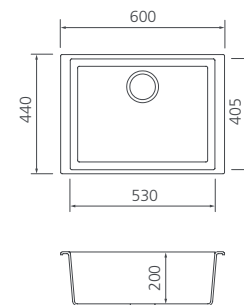

**Santorini**  
**Black Grande Bowl**  
Undermount Sink  
ST-BL1560U

Lifetime Warranty\*

**Santorini**  
**Black Mega Bowl**  
Undermount Sink  
ST-BL1590U

Lifetime Warranty\*

**Santorini**  
**Black Double Bowl**  
Undermount Sink  
ST-BL1563U