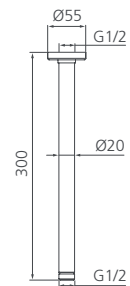

**Warranty** 5 Years\*

**Also available in:**  
Chrome and Matte black

**Rome**  
**Brushed Nickel**

Ceiling Mounted Shower Arm  
RO15293BN

**Warranty** 5 Years\*

**Also available in:**  
Chrome and Matte black