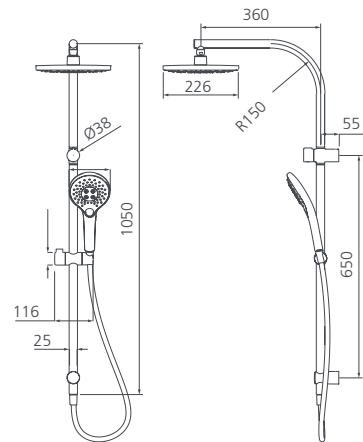

**Rome**  
**Brushed Nickel**  
 Hand Shower With Rail  
 RO147013BN

**WELS Rating**  
 3 Star / 9L per min

**Warranty** 15 Years\*

**Also available in:**  
 Chrome, Matte black, Gunmetal  
 and Classic gold