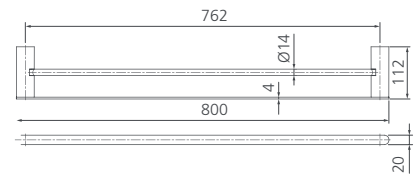

Madrid
Brushed Nickel
Double Towel Rail
800mm
MA830B07BN

Warranty 7 Years*

Also available in:
Chrome, Matte black, Gunmetal
and Classic gold