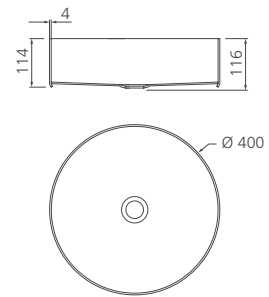

Basins

Milan Round Stainless Steel Counter Top

Black Basin
MI71BK

Lifetime Warranty*