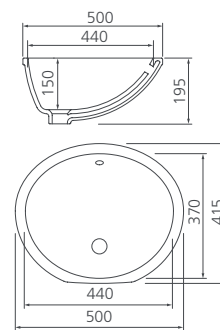

## Naples Counter Top

Rectangular Basin  
NA3711

Warranty 20 Years\*

**Naples**  
**Counter Top**  
 Square Basin  
 NA3721

**Warranty** 20 Years\*

**Oslo**  
**Undermount**  
 Oval Basin  
 OS536

**Warranty** 20 Years\*