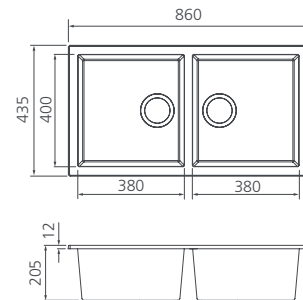

Lifetime Warranty*