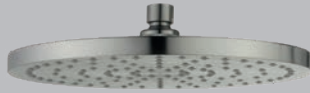

Rome
Brushed Nickel

Shower Rose
RO26500BN

WELS Rating
3 Star / 9L per min

Warranty 5 Years*

Also available in:
Chrome and Matte black