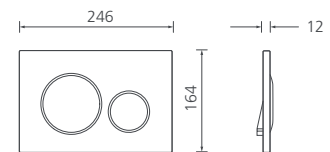

**Matte Black Concealed
Cistern Flush Plate**
with Round Buttons
RDPPMB

Warranty 3 Years*