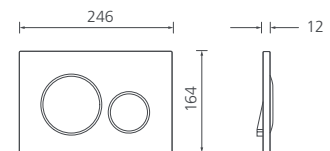

**Matte White Concealed
Cistern Flush Plate**
with Round Buttons
RDPPWH

Warranty 3 Years*