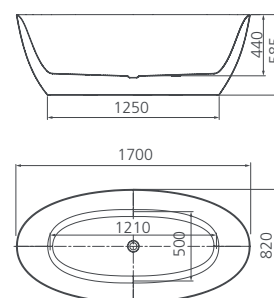

Naples Freestanding Bath

1700mm

NA1700-D

Warranty 10 Years*