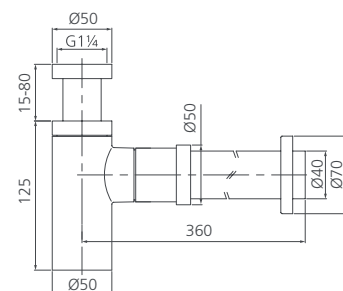

## Brushed Nickel

Bottle Trap

ACC186-E-BN

**Warranty** 1 Years\*

**Also available in:**

Chrome, Matte black, Gunmetal  
and Classic gold

Oliveri Solutions Pty Ltd

*Oliveri*<sup>®</sup>