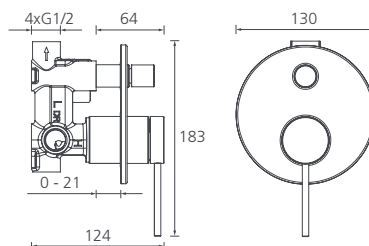

Venice
Brushed Nickel

Wall Mixer With Diverter
VE112504BN

Warranty 15 Years*

Also available in:
Chrome, Matte black, Gunmetal
and Classic gold