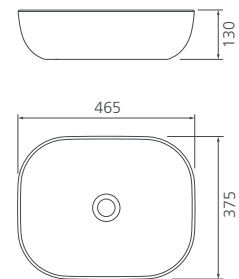

Naples Black Line Counter Top

Basin
NA7115B

Warranty 20 Years*