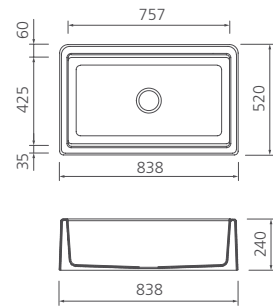

Lifetime Warranty*

Santorini
White Large Bowl
Undermount Sink
ST-WH1550U