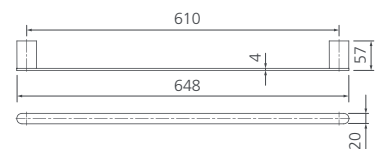

**Madrid**  
**Brushed Nickel**  
 Single Towel Rail  
 800mm  
 MA830A07BN

**Warranty** 7 Years\*

**Also available in:**  
 Chrome, Matte black, Gunmetal  
 and Classic gold

**Madrid**  
**Brushed Nickel**  
 Metal Shelf  
 420mm  
 MA891A07BN