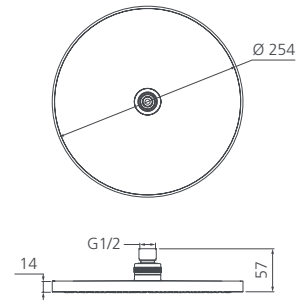

Rome
Brushed Nickel

Shower Rose
RO26500BN

WELS Rating
3 Star / 9L per min

Warranty 5 Years*

Also available in:
Chrome and Matte black