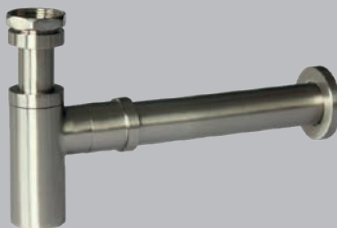

## Brushed Nickel

Bottle Trap

ACC186-E-BN

**Warranty** 1 Years\*

**Also available in:**

Chrome, Matte black, Gunmetal  
and Classic gold

Oliveri Solutions Pty Ltd

*Oliveri*<sup>®</sup>