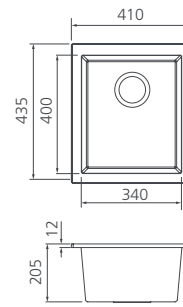

Granite Sinks

Italian made

Santorini
Black Standard Bowl
Undermount Sink
ST-BL1530U

Lifetime Warranty*

Santorini
Black Large Bowl
Undermount Sink
ST-BL1550U