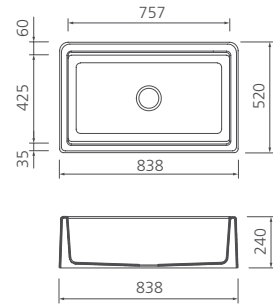

Santorini
Black Farmhouse
Undermount Sink
ST-BL1584U

Lifetime Warranty*

Santorini
White Farmhouse
Undermount Sink
ST-WH1584U