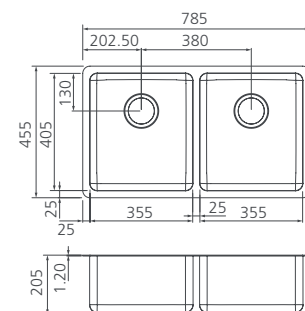

Sonetto
Double Bowl
Universal Sink
SN63TU

Lifetime Warranty*