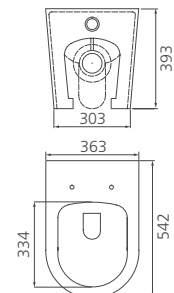

Oslo
Wall Faced
Toilet Suite
OS127-PSC

WELS Rating
4 Stars, 3.5L average flush

Warranty 20 Years*