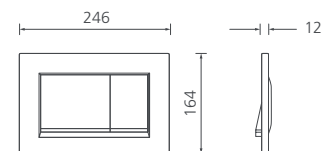

**Matte Black Concealed
Cistern Flush Plate**
with Square Buttons
SQPPMB

Warranty 3 Years*