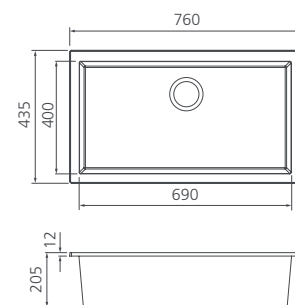

**Santorini**  
**Black Grande Bowl**  
Undermount Sink  
ST-BL1560U

Lifetime Warranty\*

**Santorini**  
**Black Mega Bowl**  
Undermount Sink  
ST-BL1590U

Lifetime Warranty\*

**Santorini**  
**Black Double Bowl**  
Undermount Sink  
ST-BL1563U