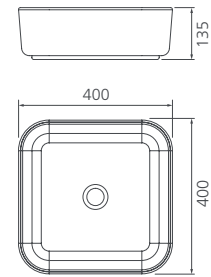

## Naples Counter Top

Rectangular Basin  
NA3711

Warranty 20 Years\*

**Naples**  
**Counter Top**  
 Square Basin  
 NA3721

**Warranty** 20 Years\*

**Oslo**  
**Undermount**  
 Oval Basin  
 OS536

**Warranty** 20 Years\*