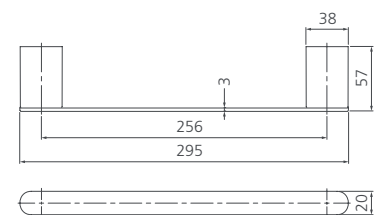

Madrid
Brushed Nickel
Towel Ring
MA860D07BN

Warranty 7 Years*

Also available in:
Chrome, Matte black, Gunmetal
and Classic gold