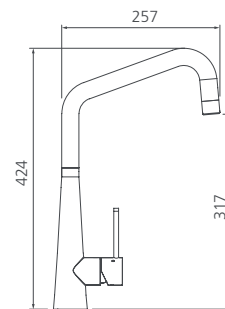

Essente
Stainless Steel
Square Goose Neck Mixer
SS2570

WELS Rating
4 Star / 7.5L per min

Warranty 10 Years*