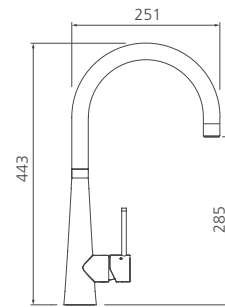

# Stainless steel kitchen tapware

**Essente**  
**Stainless Steel**  
Goose Neck Mixer  
SS2520

**WELS Rating**  
4 Star / 7.5L per min

**Warranty** 10 Years\*

**Essente**  
**Goose Neck**  
Pull Out Mixer  
SS2525