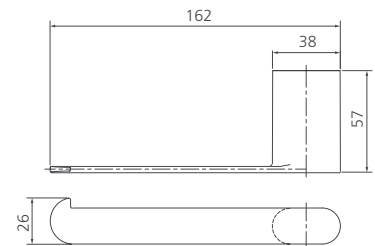

Madrid
Brushed Nickel
Toilet Roll Holder
MA855D07BN

Warranty 7 Years*

Also available in:
Chrome, Matte black, Gunmetal
and Classic gold