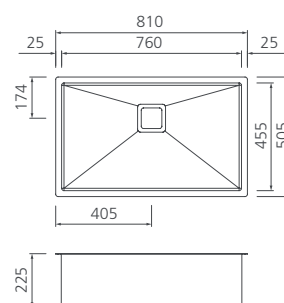

Professional Series
Single Mega Bowl
Undermount Sink
PR1190U

Lifetime Warranty*