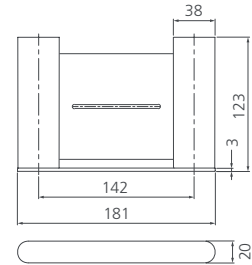

Accessories

Madrid
Brushed Nickel
Soap Holder With Shelf
MA859F07BN

Warranty 7 Years*

Also available in:
Chrome, Matte black, Gunmetal
and Classic gold