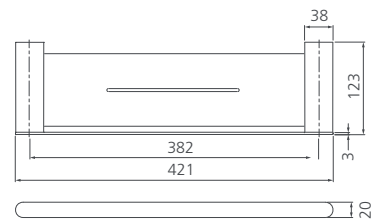

Madrid
Brushed Nickel
Metal Shelf
420mm
MA891A07BN

Warranty 7 Years*

Also available in:
Chrome, Matte black, Gunmetal
and Classic gold