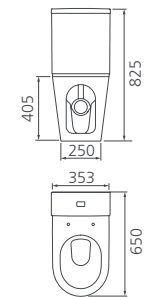

Naples
Back To Wall
Toilet Suite
NA369

WELS Rating
4 Stars, 3.5L average flush

Warranty 20 Years*