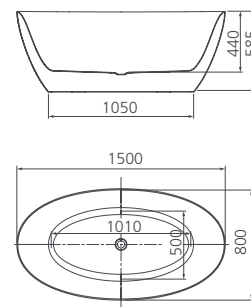

## Naples Freestanding Bath

1500mm

NA1500-D

**Warranty** 10 Years\*