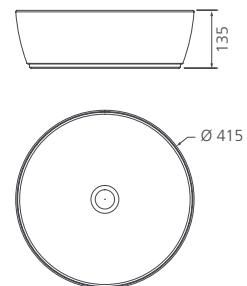

Naples Counter Top

Circular Basin
NA3771

Warranty 20 Years*