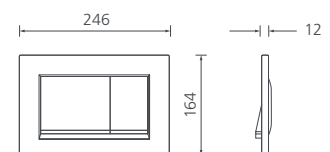

**Matte White Concealed
Cistern Flush Plate**
with Square Buttons
SQPPWH

Warranty 3 Years*