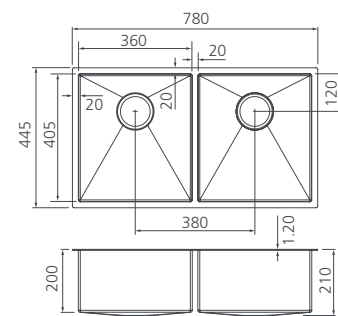

Spectra

Double Bowl

Stainless Steel Sink

SB63SS

Lifetime Warranty*

Also available in:

Black, Gunmetal, Copper and Gold