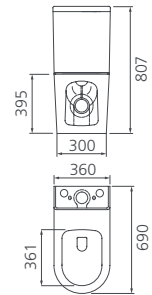

Toilets

Vienna
Back To Wall
Toilet Suite
VI1273

WELS Rating
4 Stars, 3.5L average flush

Warranty 20 Years*