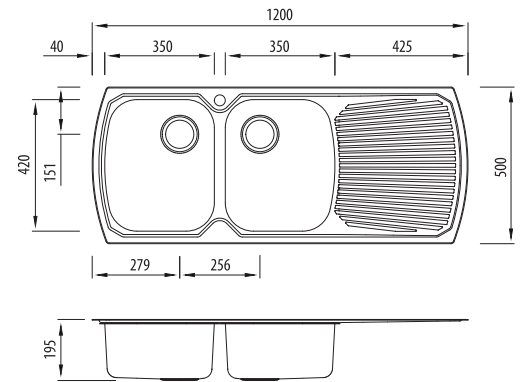

Monet

MO771

Double Bowl Topmount Sink With Drainer

All dimensions in mm

Specifications /

Sink size	1200W x 500H mm
Bowl size	Main Bowl 350W x 420H x 180D / 24L Main Bowl 350W x 420H x 180D / 24L
Construction	2 piece, bowls and drainer seam welded
Material	304 grade, 18/10 polished stainless steel (0.8 mm thick)
Installation	Topmount
Fixings	Adjustable clips and sealing foam supplied
Min cabinet size	800 mm
Tap holes	1 tap hole only
Waste fittings	2 x 90 mm basket waste included
Overflow	Not available
Carton size	1267 x 567 x 237 mm
Weight	10 kg
Warranty	Lifetime manufacturer's warranty (refer to oliveri.com.au)
Maintenance and care instructions	All surfaces should be cleaned with mild liquid detergent or soap and water. To maintain the shine on your Oliveri stainless steel sink, we recommended the use of any of the easy to obtain, non-abrasive stainless steel cleaners or metal polishes.