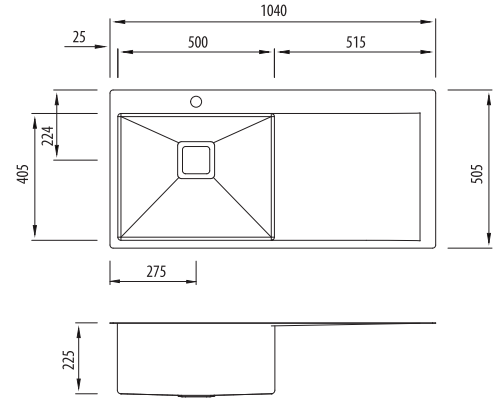

Professional Series

PR1121

Single Bowl Topmount Sink With Drainer

All dimensions in mm

Specifications /

Sink size	1040W x 505H mm
Bowl size	Grand Bowl 500W x 405H x 225D / 46L
Construction	Fabricated with 10 mm radius corners, Softtone® and soundproofing.
Material	304 grade, 18/10 brushed stainless steel (1.5 mm thick)
Installation	Topmount
Fixings	Topmount clips supplied
Min cabinet size	600 mm
Tap holes	1 tap hole only
Waste fittings	1 x 90 mm basket waste included
Overflow	Not available
Carton size	1140 x 595 x 290 mm
Weight	16.5 kg
Warranty	Lifetime manufacturer's warranty (refer to oliveri.com.au)
Maintenance and care instructions	All surfaces should be cleaned with mild liquid detergent or soap and water. To maintain the shine on your Oliveri stainless steel sink, we recommended the use of any of the easy to obtain, non-abrasive stainless steel cleaners or metal polishes.