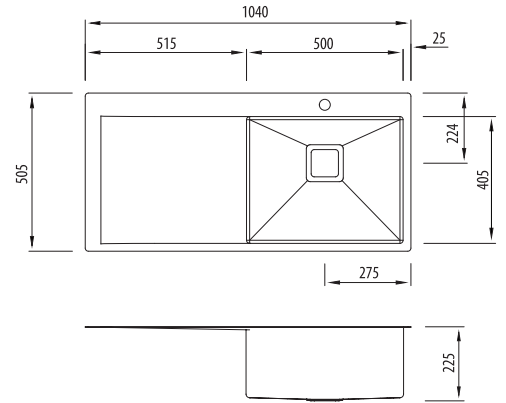

Professional Series

PR1122

Single Bowl Topmount Sink With Drainer

All dimensions in mm

Specifications /

Sink size	1040W x 505H mm
Bowl size	Grand Bowl 500W x 405H x 225D / 46L
Construction	Fabricated with 10 mm radius corners, Softtone® and soundproofing.
Material	304 grade, 18/10 brushed stainless steel (1.5 mm thick)
Installation	Topmount
Fixings	Topmount clips supplied
Min cabinet size	600 mm
Tap holes	1 tap hole only
Waste fittings	1 x 90 mm basket waste included
Overflow	Not available
Carton size	1140 x 595 x 290 mm
Weight	16.5 kg
Warranty	Lifetime manufacturer's warranty (refer to oliveri.com.au)
Maintenance and care instructions	All surfaces should be cleaned with mild liquid detergent or soap and water. To maintain the shine on your Oliveri stainless steel sink, we recommended the use of any of the easy to obtain, non-abrasive stainless steel cleaners or metal polishes.