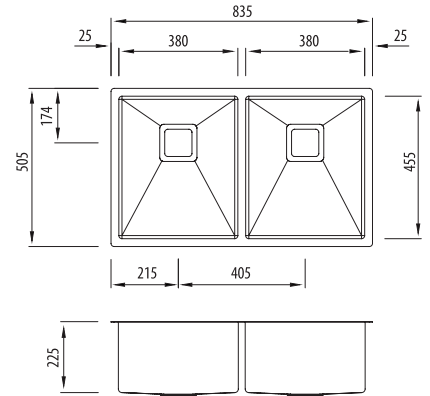

Professional Series

PR1163U

Double Bowl Undermount Sink

All dimensions in mm

Specifications /

Sink size	835W x 505H mm
Bowl size	Standard Bowl 380W x 455H x 225D / 39L
	Standard Bowl 380W x 455H x 225D / 39L
Construction	Fabricated with 10 mm radius corners, Softtone® and soundproofing.
Material	304 grade, 18/10 brushed stainless steel (1.5 mm thick)
Installation	Undermount
Fixings	Undermount clips supplied
Min cabinet size	900 x 720 mm
Tap holes	N/A
Waste fittings	2 x 90 mm basket wastes included
Overflow	Not available
Carton size	920 x 575 x 290 mm
Weight	17 kg
Warranty	Lifetime manufacturer's warranty (refer to oliveri.com.au)
Maintenance and care instructions	All surfaces should be cleaned with mild liquid detergent or soap and water. To maintain the shine on your Oliveri stainless steel sink, we recommended the use of any of the easy to obtain, non-abrasive stainless steel cleaners or metal polishes.