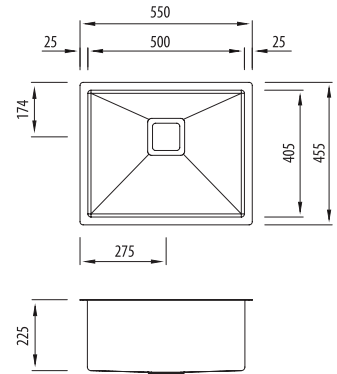

Professional Series

PR1180U

Large Bowl Undermount Sink

All dimensions in mm

Specifications /

Sink size	550W x 455H mm
Bowl size	Grand Bowl 500W x 405H x 225D / 46L
Construction	Fabricated with 10 mm radius corners, Softtone® and soundproofing.
Material	304 grade, 18/10 brushed stainless steel (1.5 mm thick)
Installation	Undermount
Fixings	Undermount clips supplied
Min cabinet size	600 mm
Tap holes	N/A
Waste fittings	1 x 90 mm basket waste included
Overflow	Not available
Carton size	525 x 620 x 290 mm
Weight	10 kg
Warranty	Lifetime manufacturer's warranty (refer to oliveri.com.au)
Maintenance and care instructions	All surfaces should be cleaned with mild liquid detergent or soap and water. To maintain the shine on your Oliveri stainless steel sink, we recommended the use of any of the easy to obtain, non-abrasive stainless steel cleaners or metal polishes.