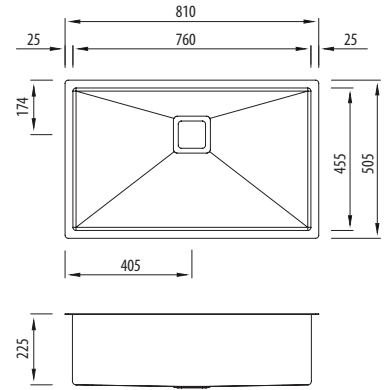

Professional Series

PR1190U

Mega Bowl Undermount Sink

All dimensions in mm

Specifications /

Sink size	810W x 505H mm
Bowl size	Mega Bowl 760W x 455H x 225D / 78L
Construction	Fabricated with 10 mm radius corners, Softtone® and soundproofing.
Material	304 grade, 18/10 brushed stainless steel (1.5 mm thick)
Installation	Undermount
Fixings	Undermount clips supplied
Min cabinet size	900 x 720 mm
Tap holes	N/A
Waste fittings	1 x 90 mm basket waste included
Overflow	Not available
Carton size	900 x 575 x 290 mm
Weight	14 kg
Warranty	Lifetime manufacturer's warranty (refer to oliveri.com.au)
Maintenance and care instructions	All surfaces should be cleaned with mild liquid detergent or soap and water. To maintain the shine on your Oliveri stainless steel sink, we recommended the use of any of the easy to obtain, non-abrasive stainless steel cleaners or metal polishes.