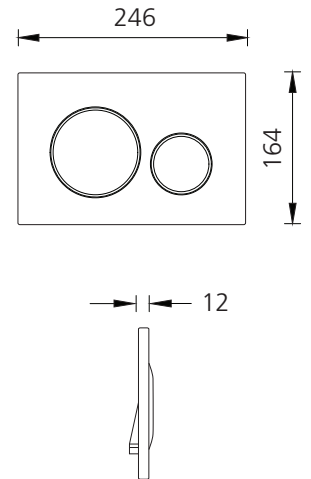

Sigma20

RDPPMB

Matte Black Concealed Cistern Flush Plate with Round Buttons

Specifications /

Style	Geberit Sigma20
Operation	Mechanical dual flush button
Compatible cistern(s)	Suitable for Geberit Sigma8 concealed cistern & Sigma8 Duofix concealed cistern
Actuation force	< 20 N
Colour	Fingerprint-resistant matte black plate & buttons with offset trim (115.882.16.1)
Materials	ABS plastic
Spare parts	Guaranteed availability for 25 years
Warranty	3 years (refer to oliveri.com.au)
Maintenance and care instructions	All surfaces should be cleaned with a soft cloth soaked in mild liquid detergent and water. Dry the surface with the soft cloth. Do not use cleaning agents containing chlorine or acids, as they are abrasive. Use of corrosive or scouring cleaning agents may damage the surface. Any damage caused in this way will not be covered by warranty.
Technical Support	1800 Geberit