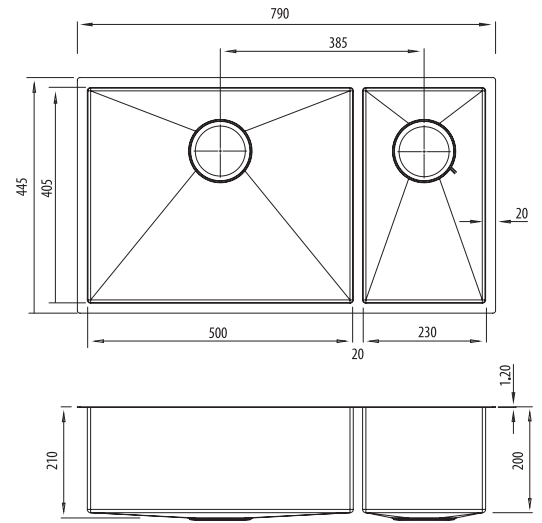

Spectra

SB35GM

1 & 1/2 Bowl Gunmetal Sink

All dimensions in mm

Specifications /

Sink size	790W x 445H mm
Bowl size	Large Bowl 500W x 405H x 200D / 40L 1/2 Bowl 230W x 405H x 200D / 18L
Construction	Fabricated with 5mm radius corners, Softtone® and soundproofing
Material	304 grade, 18/10 coloured stainless steel (1.2 mm thick)
Installation	Topmount, undermount or flushmount
Fixings	Topmount clips supplied only
Min cabinet size	900 mm
Tap holes	N/A
Waste fittings	2 x 90 mm coloured basket wastes included
Overflow	Not available
Carton size	880 x 540 x 330 mm
Weight	19 kg
Warranty	Lifetime manufacturer's warranty (refer to oliveri.com.au)
Maintenance and care instructions	All surfaces should be cleaned with mild liquid detergent or soap and water. To maintain the shine on your Oliveri stainless steel sink, we recommended the use of any of the easy to obtain, non-abrasive stainless steel cleaners or metal polishes.