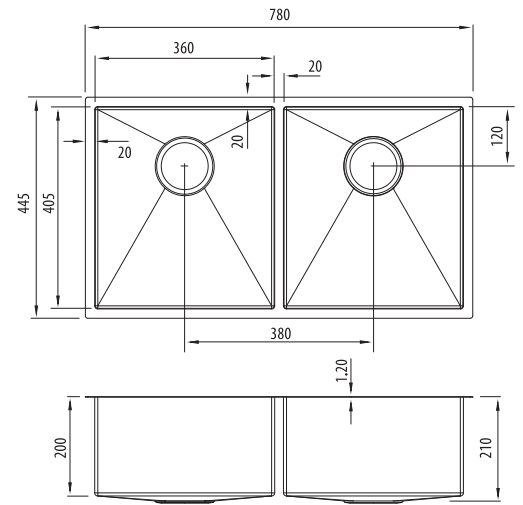

Spectra

SB63GM

Double Bowl Gunmetal Sink

All dimensions in mm

Specifications /

Sink size	780W x 445H mm
Bowl size	Main Bowl 360W x 405H x 200D / 29L Main Bowl 360W x 405H x 200D / 29L
Construction	Fabricated with 5mm radius corners, Softtone® and soundproofing
Material	304 grade, 18/10 coloured stainless steel (1.2 mm thick)
Installation	Topmount, undermount or flushmount
Fixings	Topmount clips supplied only
Min cabinet size	900 mm
Tap holes	N/A
Waste fittings	2 x 90 mm coloured basket wastes included
Overflow	Not available
Carton size	880 x 540 x 330 mm
Weight	21 kg
Warranty	Lifetime manufacturer's warranty (refer to oliveri.com.au)
Maintenance and care instructions	All surfaces should be cleaned with mild liquid detergent or soap and water. To maintain the shine on your Oliveri stainless steel sink, we recommended the use of any of the easy to obtain, non-abrasive stainless steel cleaners or metal polishes.