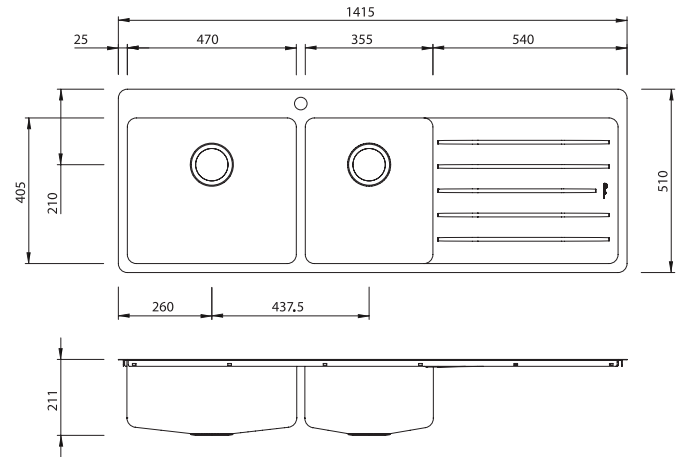

Sonetto

SN1011

Sonetto 1 & 3/4 Bowl Topmount Sink With Drainer

Specifications /

Sink size	1415W x 510H mm
Bowl size	Large Bowl 470W x 405H x 205D / 39L 3/4 Bowl 355W x 405H x 205D / 30L
Construction	Fabricated with 25 mm radius corners, Softtone® and soundproofing.
Material	304 grade, 18/10 brushed stainless steel (1.2 mm thick)
Installation	Topmount
Fixings	Installation clips supplied
Min cabinet size	900 mm
Tap holes	1 tap hole only
Waste fittings	2 x 90 mm basket wastes included
Overflow	Not available
Carton size	1470 x 560 x 255 mm
Weight	22 kg
Warranty	Lifetime manufacturer's warranty (refer to oliveri.com.au)
Maintenance and care instructions	All surfaces should be cleaned with mild liquid detergent or soap and water. To maintain the shine on your Oliveri stainless steel sink, we recommended the use of any of the easy to obtain, non-abrasive stainless steel cleaners or metal polishes.