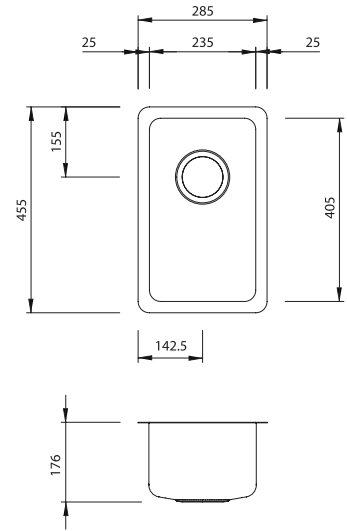

Sonetto

SN1020U

Sonetto Skinny Bowl Undermount Sink

Specifications /

Sink size	285W x 455H mm
Bowl size	1/2 Bowl 235W x 405H x 170D / 16L
Construction	Fabricated with 25 mm radius corners, Softtone® and soundproofing.
Material	304 grade, 18/10 brushed stainless steel (1.2 mm thick)
Installation	Undermount
Fixings	Installation clips supplied
Min cabinet size	500 mm
Tap holes	N/A
Waste fittings	1 x 90 mm basket waste included
Overflow	Not available
Carton size	520 x 340 x 220 mm
Weight	4 kg
Warranty	Lifetime manufacturer's warranty (refer to oliveri.com.au)
Maintenance and care instructions	All surfaces should be cleaned with mild liquid detergent or soap and water. To maintain the shine on your Oliveri stainless steel sink, we recommended the use of any of the easy to obtain, non-abrasive stainless steel cleaners or metal polishes.