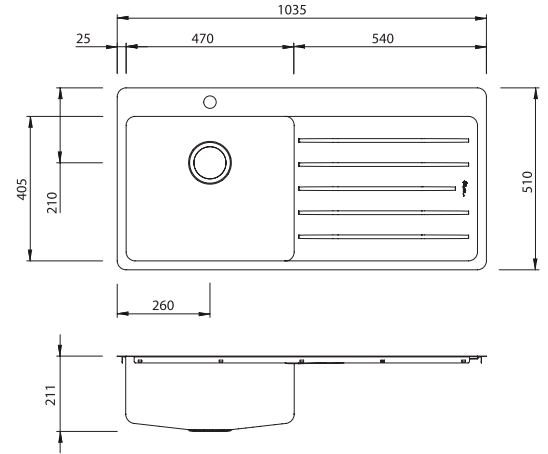

Sonetto

SN1021

Sonetto Single Bowl Topmount Sink With Drainer

All dimensions in mm

Specifications /

Sink size	1035W x 510H mm
Bowl size	Large Bowl 470W x 405H x 205D / 39L
Construction	Fabricated with 25 mm radius corners, Softtone® and soundproofing.
Material	304 grade, 18/10 brushed stainless steel (1.2 mm thick)
Installation	Topmount
Fixings	Installation clips supplied
Min cabinet size	600 mm
Tap holes	1 tap hole only
Waste fittings	1 x 90 mm basket wastes included
Overflow	Not available
Carton size	1090 x 560 x 255 mm
Weight	14 kg
Warranty	Lifetime manufacturer's warranty (refer to oliveri.com.au)
Maintenance and care instructions	All surfaces should be cleaned with mild liquid detergent or soap and water. To maintain the shine on your Oliveri stainless steel sink, we recommended the use of any of the easy to obtain, non-abrasive stainless steel cleaners or metal polishes.