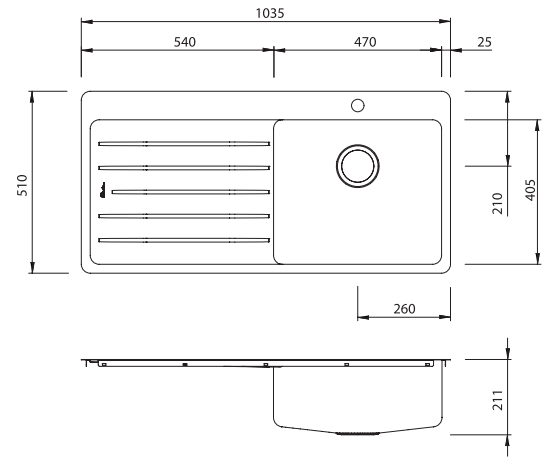

Sonetto

SN1022

Sonetto Single Bowl Topmount Sink With Drainer

All dimensions in mm

Specifications /

Sink size	1035W x 510H x 211D mm
Bowl size	Large Bowl 470W x 405H x 205D / 39L
Construction	Fabricated with 25 mm radius corners, Softtone® and soundproofing.
Material	304 grade, 18/10 brushed stainless steel (1.2 mm thick)
Installation	Topmount
Fixings	Installation clips supplied
Min cabinet size	600 mm
Tap holes	1 tap hole only
Waste fittings	1 x 90 mm basket waste included
Overflow	Not available
Carton size	1090 x 560 x 255 mm
Weight	14 kg
Warranty	Lifetime manufacturer's warranty (refer to oliveri.com.au)
Maintenance and care instructions	All surfaces should be cleaned with mild liquid detergent or soap and water. To maintain the shine on your Oliveri stainless steel sink, we recommended the use of any of the easy to obtain, non-abrasive stainless steel cleaners or metal polishes.