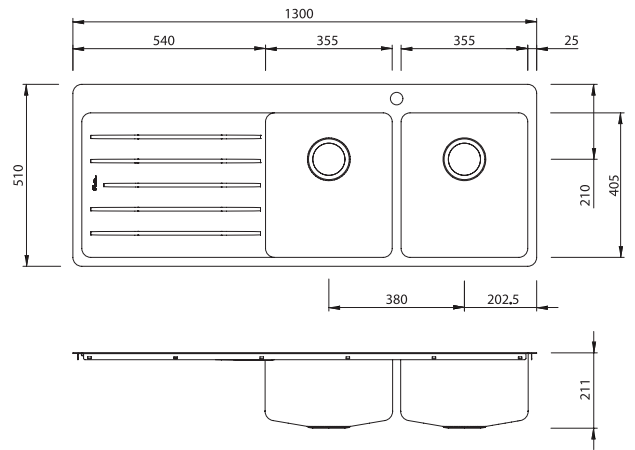

Sonetto

SN1072

Sonetto Double Bowl Topmount Sink With Drainer

All dimensions in mm

Specifications /

Sink size	1300W x 510H mm
Bowl size	3/4 Bowl 355W x 405H x 205D / 30L 3/4 Bowl 355W x 405H x 205D / 30L
Construction	Fabricated with 25 mm radius corners, Softtone® and soundproofing.
Material	304 grade, 18/10 brushed stainless steel (1.2 mm thick)
Installation	Topmount
Fixings	Installation clips supplied
Min cabinet size	800 mm
Tap holes	1 tap hole only
Waste fittings	2 x 90 mm basket wastes included
Overflow	Not available
Carton size	1360 x 560 x 255 mm
Weight	20 kg
Warranty	Lifetime manufacturer's warranty (refer to oliveri.com.au)
Maintenance and care instructions	All surfaces should be cleaned with mild liquid detergent or soap and water. To maintain the shine on your Oliveri stainless steel sink, we recommended the use of any of the easy to obtain, non-abrasive stainless steel cleaners or metal polishes.