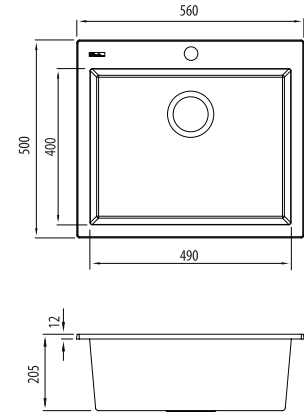

Santorini

Italian made

All dimensions in mm

ST-BL1551

Black Large Bowl Topmount Sink

Specifications /

Sink size	560W x 500H mm
Bowl size	Large Bowl 490W x 400H x 200D / 39L
Construction	Moulded granite
Material	80% granite and quartz particles and 20% acrylic
Installation	Topmount
Fixings	Topmount clips supplied
Min cabinet size	600 mm
Tap holes	1 tap hole only
Waste fittings	1 x 90 mm basket waste included
Overflow	Not available
Carton size	720 x 600 x 280 mm
Weight	12 kg
Warranty	Lifetime manufacturer's warranty (refer to oliveri.com.au)
Maintenance and care instructions	Clean the sink regularly with warm water, a liquid detergent and a soft cloth. Do not use abrasive powders or creams and avoid chemically aggressive detergents. Generic stains should be removed immediately with very hot water and a cleaning product. For organic stains which are especially difficult to remove, it is recommended that you fill the sink with a highly diluted organic cleaner such as bleach and let stand overnight. The next morning, rinse with warm water and a soft cloth.