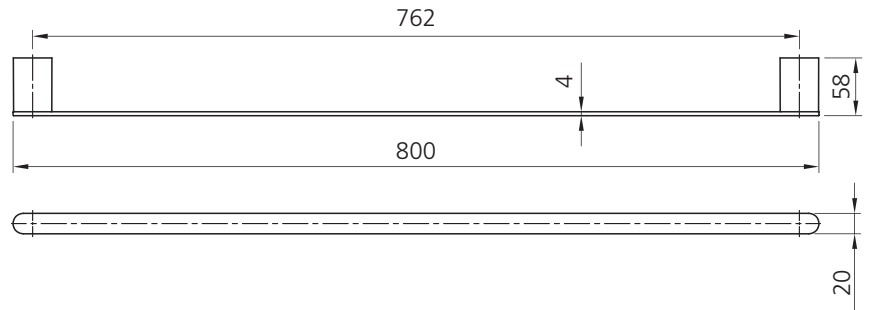

# Madrid

**MA830A07BN**

Brushed Nickel Single Towel Rail 800mm

## Specifications /

<b>Materials</b>	Zinc alloy / stainless steel
<b>Finish</b>	Brushed nickel (PVD)
<b>Mounting method</b>	Wall mounting, four point fixing
<b>Parts list</b>	Towel rail, fixing set
<b>Warranty</b>	7 years parts, 5 years finish, 1 year labour (see Oliveri website for full details)
<b>Maintenance and care instructions</b>	All surfaces should be cleaned with mild liquid detergent or soap and water. Do not use cream cleaners or citrus based cleaning products, as they are abrasive. Use of unsuitable cleaning agents may damage the surface. Any damage caused in this way will not be covered by warranty.