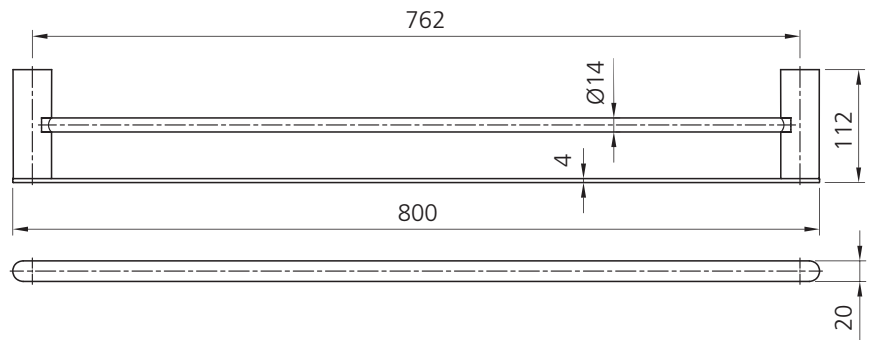

Madrid

MA830BC3MB

Matte Black Double Towel Rail 800mm

Specifications /

Materials	Zinc alloy / stainless steel
Finish	Matte black (powder coated)
Mounting method	Wall mounting, four point fixing
Parts list	Towel rail, fixing set
Warranty	7 years parts, 5 years finish, 1 year labour (see Oliveri website for full details)
Maintenance and care instructions	All surfaces should be cleaned with mild liquid detergent or soap and water. Do not use cream cleaners or citrus based cleaning products, as they are abrasive. Use of unsuitable cleaning agents may damage the surface. Any damage caused in this way will not be covered by warranty.