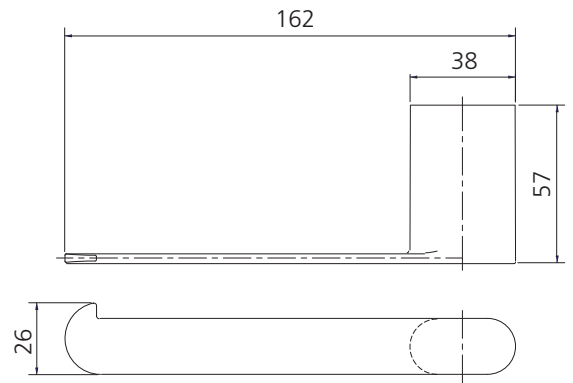

# Madrid

**MA855D26CR**

Chrome Toilet Roll Holder

## Specifications /

<b>Materials</b>	Zinc alloy
<b>Finish</b>	Chrome (electroplating)
<b>Mounting method</b>	Wall mounting, two point fixing
<b>Parts list</b>	Toilet roll holder, fixing set
<b>Warranty</b>	7 years parts and finish, 1 year labour (see Oliveri website for full details)
<b>Maintenance and care instructions</b>	All surfaces should be cleaned with mild liquid detergent or soap and water. Do not use cream cleaners or citrus based cleaning products, as they are abrasive. Use of unsuitable cleaning agents may damage the surface. Any damage caused in this way will not be covered by warranty.