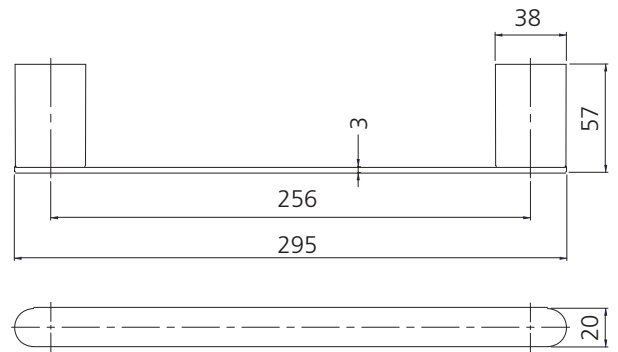

# Madrid

**MA860D26CR**  
Chrome Towel Ring

## Specifications /

<b>Materials</b>	Zinc alloy / brass
<b>Finish</b>	Chrome (electroplating)
<b>Mounting method</b>	Wall mounting, four point fixing
<b>Parts list</b>	Towel ring, fixing set
<b>Warranty</b>	7 years parts and finish, 1 year labour (see Oliveri website for full details)
<b>Maintenance and care instructions</b>	All surfaces should be cleaned with mild liquid detergent or soap and water. Do not use cream cleaners or citrus based cleaning products, as they are abrasive. Use of unsuitable cleaning agents may damage the surface. Any damage caused in this way will not be covered by warranty.