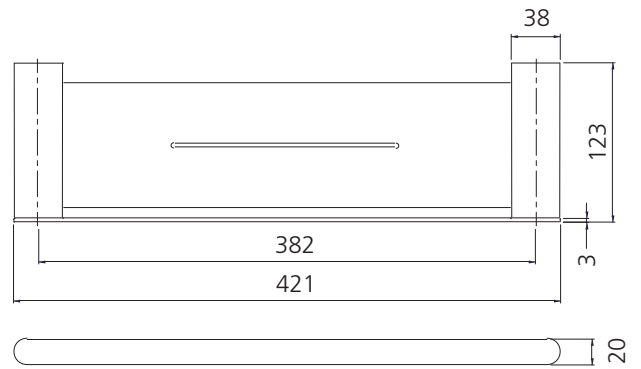

Madrid

MA891A07BN

Brushed Nickel Metal Shelf

Specifications /

Materials	Zinc alloy / brass / stainless steel
Finish	Brushed nickel (PVD)
Mounting method	Wall mounting, four point fixing
Parts list	Metal Shelf, fixing set
Warranty	7 years parts, 5 years finish, 1 year labour (see Oliveri website for full details)
Maintenance and care instructions	All surfaces should be cleaned with mild liquid detergent or soap and water. Do not use cream cleaners or citrus based cleaning products, as they are abrasive. Use of unsuitable cleaning agents may damage the surface. Any damage caused in this way will not be covered by warranty.