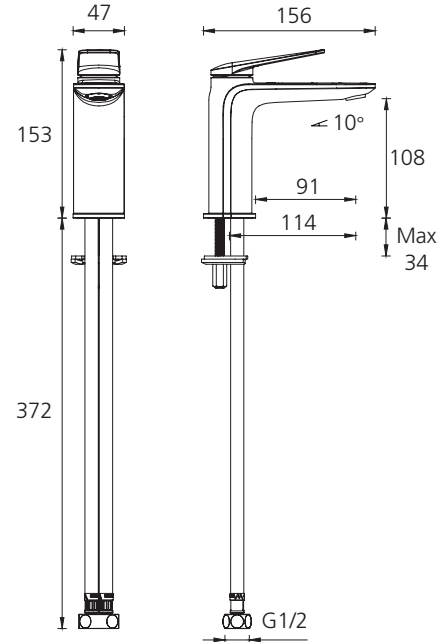

# Paris

PA069523CG

Classic Gold Basin Mixer

## Specifications /

<b>WELs rating</b>	5 Stars, 6 L per minute
<b>Temperature rating (min / max)</b>	1°C - 65°C
<b>Pressure rating (min / max)</b>	150 kPa - 500 kPa
<b>Finish</b>	Classic gold (paint with finger print resistant coating)
<b>Materials</b>	Brass body and zinc handle
<b>Cartridge size</b>	25 mm
<b>Cartridge type</b>	Ceramic disc cartridge
<b>Product weight</b>	1.12 kg
<b>Mixer height</b>	153 mm
<b>Water supply</b>	Mains
<b>Warranty</b>	15 years cartridge and body; 5 years finish, seals, tails, fittings, aerators; 1 year labour (see Oliveri website for full details)
<b>Maintenance and care instructions</b>	All surfaces should be cleaned with mild liquid detergent or soap and water. Do not use cream cleaners or citrus based cleaning products, as they are abrasive. Use of unsuitable cleaning agents may damage the surface. Any damage caused in this way will not be covered by warranty.