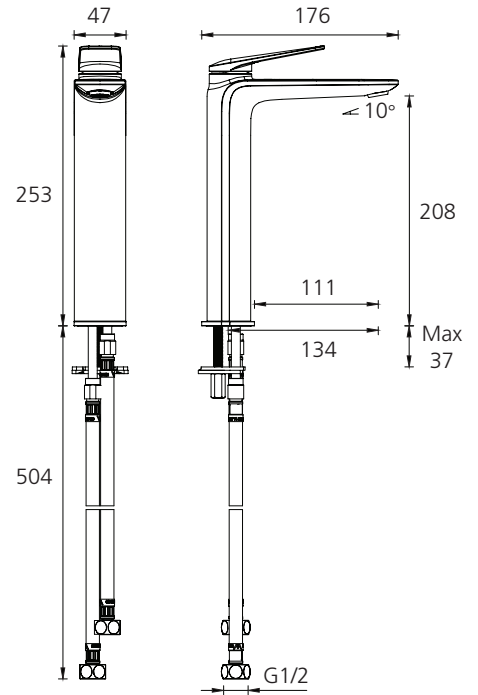

Paris

PA070523CG

Classic Gold Tower Basin Mixer

All dimensions in mm

Specifications /

WELs rating	5 Stars, 6 L per minute
Temperature rating (min / max)	1°C - 65°C
Pressure rating (min / max)	150 kPa - 500 kPa
Finish	Classic gold (paint with finger print resistant coating)
Materials	Brass body and zinc handle
Cartridge size	25 mm
Cartridge type	Ceramic disc cartridge
Product weight	1.69 kg
Mixer height	253 mm
Water supply	Mains
Warranty	15 years cartridge and body; 5 years finish, seals, tails, fittings, aerators; 1 year labour (see Oliveri website for full details)
Maintenance and care instructions	All surfaces should be cleaned with mild liquid detergent or soap and water. Do not use cream cleaners or citrus based cleaning products, as they are abrasive. Use of unsuitable cleaning agents may damage the surface. Any damage caused in this way will not be covered by warranty.