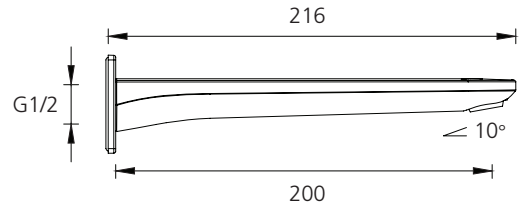

# Paris

PA102203CG

Classic Gold Wall Spout

## Specifications /

<b>WELs rating</b>	5 Stars, 6 L per minute
<b>Temperature rating (min / max)</b>	1°C - 65°C
<b>Pressure rating (min / max)</b>	150 kPa - 500 kPa
<b>Finish</b>	Classic gold (paint with finger print resistant coating)
<b>Materials</b>	Brass spout
<b>Product weight</b>	0.59 kg
<b>Installation</b>	200 mm fixed wall spout
<b>Water supply</b>	Mains
<b>Warranty</b>	15 years body; 5 years finish, seals, fittings, aerators; 1 year labour (see Oliveri website for full details)
<b>Maintenance and care instructions</b>	All surfaces should be cleaned with mild liquid detergent or soap and water. Do not use cream cleaners or citrus based cleaning products, as they are abrasive. Use of unsuitable cleaning agents may damage the surface. Any damage caused in this way will not be covered by warranty.