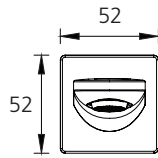

## Specifications /

<b>WELs rating</b>	5 Stars, 6 L per minute
<b>Temperature rating (min / max)</b>	1°C - 65°C
<b>Pressure rating (min / max)</b>	150 kPa - 500 kPa
<b>Finish</b>	Classic gold (paint with finger print resistant coating)
<b>Materials</b>	Brass spout
<b>Product weight</b>	0.59 kg
<b>Installation</b>	200 mm fixed wall spout
<b>Water supply</b>	Mains
<b>Warranty</b>	15 years body; 5 years finish, seals, fittings, aerators; 1 year labour (see Oliveri website for full details)
<b>Maintenance and care instructions</b>	All surfaces should be cleaned with mild liquid detergent or soap and water. Do not use cream cleaners or citrus based cleaning products, as they are abrasive. Use of unsuitable cleaning agents may damage the surface. Any damage caused in this way will not be covered by warranty.