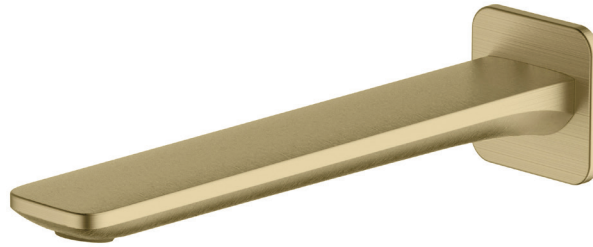

# Paris

PA102203CG

Classic Gold Wall Spout

## Specifications /

<b>WELs rating</b>	5 Stars, 6 L per minute
<b>Temperature rating (min / max)</b>	1°C - 65°C
<b>Pressure rating (min / max)</b>	150 kPa - 500 kPa
<b>Finish</b>	Classic gold (paint with finger print resistant coating)
<b>Materials</b>	Brass spout
<b>Product weight</b>	0.59 kg
<b>Installation</b>	200 mm fixed wall spout
<b>Water supply</b>	Mains
<b>Warranty</b>	15 years body; 5 years finish, seals, fittings, aerators; 1 year labour (see Oliveri website for full details)
<b>Maintenance and care instructions</b>	All surfaces should be cleaned with mild liquid detergent or soap and water. Do not use cream cleaners or citrus based cleaning products, as they are abrasive. Use of unsuitable cleaning agents may damage the surface. Any damage caused in this way will not be covered by warranty.