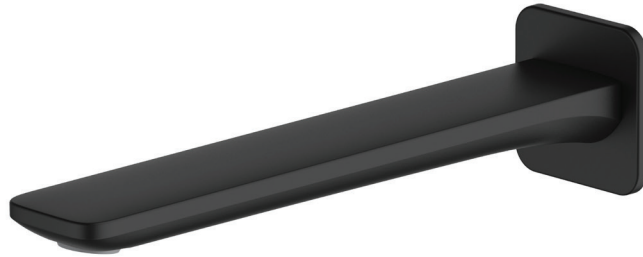

Paris

PA102206MB

Matt Black Wall Spout

Specifications /

WELs rating	5 Stars, 6 L per minute
Temperature rating (min / max)	1°C - 65°C
Pressure rating (min / max)	150 kPa - 500 kPa
Finish	Matte black (powder coated)
Materials	Brass spout
Product weight	0.59 kg
Installation	200 mm fixed wall spout
Water supply	Mains
Warranty	15 years body; 5 years finish, seals, fittings, aerators; 1 year labour (see Oliveri website for full details)
Maintenance and care instructions	All surfaces should be cleaned with mild liquid detergent or soap and water. Do not use cream cleaners or citrus based cleaning products, as they are abrasive. Use of unsuitable cleaning agents may damage the surface. Any damage caused in this way will not be covered by warranty.