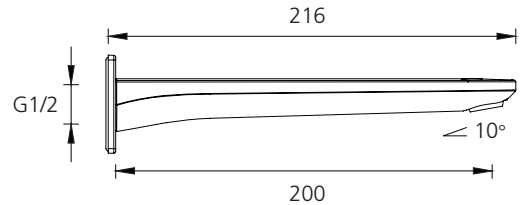

Paris

PA102206MB

Matt Black Wall Spout

Specifications /

WELs rating	5 Stars, 6 L per minute
Temperature rating (min / max)	1°C - 65°C
Pressure rating (min / max)	150 kPa - 500 kPa
Finish	Matte black (powder coated)
Materials	Brass spout
Product weight	0.59 kg
Installation	200 mm fixed wall spout
Water supply	Mains
Warranty	15 years body; 5 years finish, seals, fittings, aerators; 1 year labour (see Oliveri website for full details)
Maintenance and care instructions	All surfaces should be cleaned with mild liquid detergent or soap and water. Do not use cream cleaners or citrus based cleaning products, as they are abrasive. Use of unsuitable cleaning agents may damage the surface. Any damage caused in this way will not be covered by warranty.