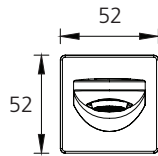

Paris

PA102206MB

Matt Black Wall Spout

Specifications /

WELs rating	5 Stars, 6 L per minute
Temperature rating (min / max)	1°C - 65°C
Pressure rating (min / max)	150 kPa - 500 kPa
Finish	Matte black (powder coated)
Materials	Brass spout
Product weight	0.59 kg
Installation	200 mm fixed wall spout
Water supply	Mains
Warranty	15 years body; 5 years finish, seals, fittings, aerators; 1 year labour (see Oliveri website for full details)
Maintenance and care instructions	All surfaces should be cleaned with mild liquid detergent or soap and water. Do not use cream cleaners or citrus based cleaning products, as they are abrasive. Use of unsuitable cleaning agents may damage the surface. Any damage caused in this way will not be covered by warranty.