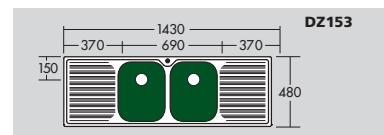

AC06

1/2 Bowl Colander

AC16

Benchtop Drainer Tray

Oliveri | Specifications & dimensions

Large Capacity Bowl
330 x 400 x 180mm deep
21 Litre Capacity

1/4 Bowl
280 x 350 x 130mm deep
11 Litre Capacity

1/2 Bowl
200 x 290 x 130mm deep
7 Litre Capacity

Capacities are nominal