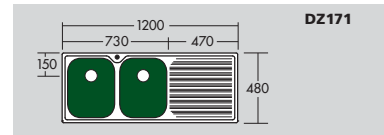

AC06

1/2 Bowl Colander

AC16

Benchtop Drainer Tray

Oliveri | Specifications & dimensions

Large Capacity Bowl
330 x 400 x 180mm deep
21 Litre Capacity

1/4 Bowl
280 x 350 x 130mm deep
11 Litre Capacity

1/2 Bowl
200 x 290 x 130mm deep
7 Litre Capacity

Capacities are nominal