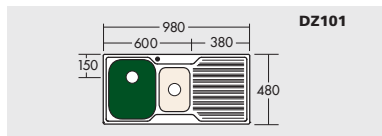

AC06

1/2 Bowl Colander

AC16

Benchtop Drainer Tray

Oliveri | Specifications & dimensions

Large Capacity Bowl
330 x 400 x 180mm deep
21 Litre Capacity

1/4 Bowl
280 x 350 x 130mm deep
11 Litre Capacity

1/2 Bowl
200 x 290 x 130mm deep
7 Litre Capacity

Capacities are nominal