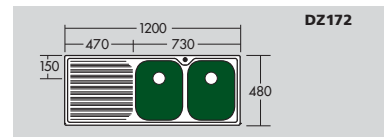

AC06

1/2 Bowl Colander

AC16

Benchtop Drainer Tray

Oliveri | Specifications & dimensions

Large Capacity Bowl
330 x 400 x 180mm deep
21 Litre Capacity

1/4 Bowl
280 x 350 x 130mm deep
11 Litre Capacity

1/2 Bowl
200 x 290 x 130mm deep
7 Litre Capacity

Capacities are nominal