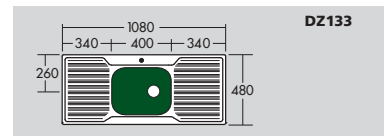

AC06

1/2 Bowl Colander

AC16

Benchtop Drainer Tray

Oliveri | Specifications & dimensions

Large Capacity Bowl
330 x 400 x 180mm deep
21 Litre Capacity

1/4 Bowl
280 x 350 x 130mm deep
11 Litre Capacity

1/2 Bowl
200 x 290 x 130mm deep
7 Litre Capacity

Capacities are nominal