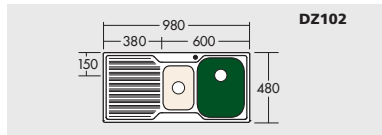

AC06

1/2 Bowl Colander

AC16

Benchtop Drainer Tray

Oliveri | Specifications & dimensions

Large Capacity Bowl
330 x 400 x 180mm deep
21 Litre Capacity

1/4 Bowl
280 x 350 x 130mm deep
11 Litre Capacity

1/2 Bowl
200 x 290 x 130mm deep
7 Litre Capacity

Capacities are nominal