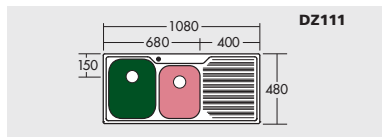

AC06

1/2 Bowl Colander

AC16

Benchtop Drainer Tray

Oliveri | Specifications & dimensions

Large Capacity Bowl
330 x 400 x 180mm deep
21 Litre Capacity

1/4 Bowl
280 x 350 x 130mm deep
11 Litre Capacity

1/2 Bowl
200 x 290 x 130mm deep
7 Litre Capacity

Capacities are nominal