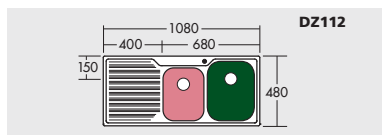

AC06

1/2 Bowl Colander

AC16

Benchtop Drainer Tray

Oliveri | Specifications & dimensions

Large Capacity Bowl
330 x 400 x 180mm deep
21 Litre Capacity

1/4 Bowl
280 x 350 x 130mm deep
11 Litre Capacity

1/2 Bowl
200 x 290 x 130mm deep
7 Litre Capacity

Capacities are nominal