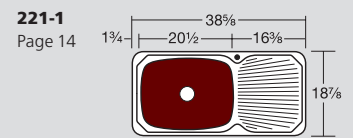

Overall size 32 3/4 X 20 7/8"
Super Basin 20 X 18 x 10"
Mini Basin 8 1/2 X 13 3/4 x 5 1/2"
Minimum cabinet 36"

Overall size 33 X 22"
Gourmet Basin 14 3/4 X 19 x 10"
Maxi Basin 1 13 3/4 X 16 1/2 x 8"
Minimum cabinet 36"

Overall size 33 X 22"
Maxi Basin 1 13 3/4 X 16 1/2 x 8"
Minimum cabinet 36"
-1,-2,-3,-4 = 1,2,3 or 4 optional faucet holes*

Overall size 38 3/8 X 18 7/8"
Mega Basin 1 20 1/2 X 15 3/4 x 7 3/4"
Minimum cabinet 24"

Overall size 39 X 22"
Super Basin 20 X 18 X 10"
Minimum cabinet 24"

Overall size 38 3/8 X 18 7/8"
Mega Basin 1 20 1/2 X 15 3/4 x 7 3/4"
Minimum cabinet 24"
-1 = 1 Standard faucet hole*

Overall size 21 X 19"
Super Basin 20 X 18 x 9 1/2"
Minimum cabinet 24"