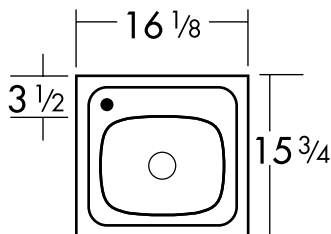

www.oliverisinks.com

Model No:

480-X

(X=Faucet Holes - see Tapping Guide below)
TOP MOUNT SELF-RIM SINK

INCLUDED ACCESSORIES

AC09 Basket Waste x 1

AC02 3/4 Bowl Colander

Model No: 480-1L

DIMENSIONS

Faucet Tapping Guide:

480-1
OPTIONAL

470-1L
OPTIONAL

470-1R
OPTIONAL

470-2
OPTIONAL

Midi Basin 2
13 x 10 1/2 x 6 1/2" deep
3.2 Gallon Capacity

MATERIAL	CONSTRUCTION	SHIPPING WEIGHT	INSTALLATION METHOD	CABINET
Stainless Steel 304 Grade 20 Gauge	Individual bowl welded into rim	(Packed) 6.6 lb	Counter Cutout Size 15 3/8 x 15" Includes Installation Clips Designed to be top mounted into a counter top	Minimum 18"