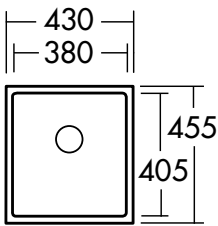

INTERNATIONAL  
COLLECTION™**Professional Series**

Model No.

1130U

**3/4 Bowl**  
380 x 405 x 255 deep  
39 Litre Capacity**Included Accessories****Specifications**

<b>Description</b>	Single bowl, no drainer sink
<b>Sink Size</b>	430 x 455 x 255 deep
<b>Drainer Length</b>	n/a
<b>Construction</b>	Single piece, fabricated with 10mm radius corners
<b>Material</b>	304 grade 18/10 Stainless Steel 16 Gauge (1.6mm)
<b>Maximum Tap Holes</b>	n/a

**Installation**

<b>Fixings</b>	Clips supplied
<b>Template</b>	Supplied inside carton
<b>Min Cabinet Size</b>	500mm
<b>Waste Holes</b>	Compatible with waste disposal

**Plumbing**

<b>Waste Fittings</b>	1 x 90mm basket waste included
<b>Overflow</b>	Available, conditions apply
<b>Other</b>	Softtone & Sound Proofing

**Shipping**

<b>Carton Type</b>	Full box enclosed
<b>Weight</b>	9.0kg
<b>Carton Size</b>	570 x 490 x 315
<b>Pack Qty</b>	1

**Optional Accessories**[www.oliverisinks.com](http://www.oliverisinks.com)**Australia's only sink manufacturer**