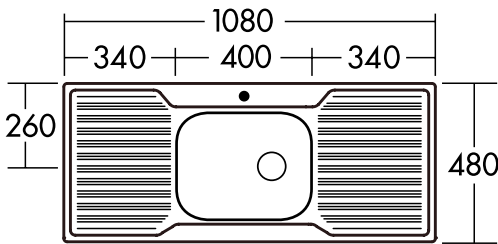

Diaz

Model No.

DZ133

Large Capacity Bowl
330 x 400 x 180 deep
21 Litre Capacity

Specifications

Description	Single bowl, double drainer sink
Sink Size	1080 x 480 x 180 deep
Drainer Length	340mm both sides
Construction	2 piece, bowl & drainer seam welded
Material	304 grade 18/10 Stainless Steel
Maximum Tap Holes	3

Installation

Fixings	Adjustable clips & sealing foam supplied
Template	Refer installation instructions or www.oliverisinks.com
Min Cabinet Size	450mm
Waste Holes	Compatible with waste disposal

Plumbing

Waste Fittings	1 x 90mm basket waste included
Overflow	n/a
Other	n/a

Shipping

Carton Type	Sleeve
Weight	8.0 kg
Carton Size	1090 x 490 x 200
Pack Qty	1

Included Accessories

Optional Accessories

www.oliverisinks.com

Australia's only sink manufacturer

© Registered trademark of Tasman Sinkware. Under its policy of ongoing product development Tasman Sinkware may from time to time change product specification without notice. **WARNING:** Products in this brochure and all literature pertaining to, are subject to Intellectual Property Protection. All dimensions given are approximate and should be checked prior to installation.