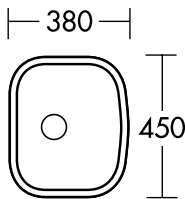

Monet Undermount

Model No.

MO450U

Extra Capacity Bowl 2
350 x 420 x 180mm deep
24 Litre Capacity

18 gauge
(1.2mm)
stainless steel

Included Accessories

Specifications

Description	Single undermount bowl
Sink Size	380 x 450 x 180 deep
Drainer Length	n/a
Construction	Single piece
Material	304 grade 18/10 Stainless Steel
Maximum Tap Holes	n/a

Installation

Fixings	n/a
Template	Supplied inside carton
Min Cabinet Size	400mm
Waste Holes	Compatible with waste disposal

Plumbing

Waste Fittings	1 x 90mm basket waste included
Overflow	Available, conditions apply
Other	n/a

Shipping

Carton Type	Full box enclosed
Weight	4.5 kg
Carton Size	507 x 426 x 206
Pack Qty	1

Optional Accessories

www.oliverisinks.com

Australia's only sink manufacturer

© Registered trademark of Tasman Sinkware. Under its policy of ongoing product development Tasman Sinkware may from time to time change product specification without notice. **WARNING:** Products in this brochure and all literature pertaining to, are subject to Intellectual Property Protection. All dimensions given are approximate and should be checked prior to installation.